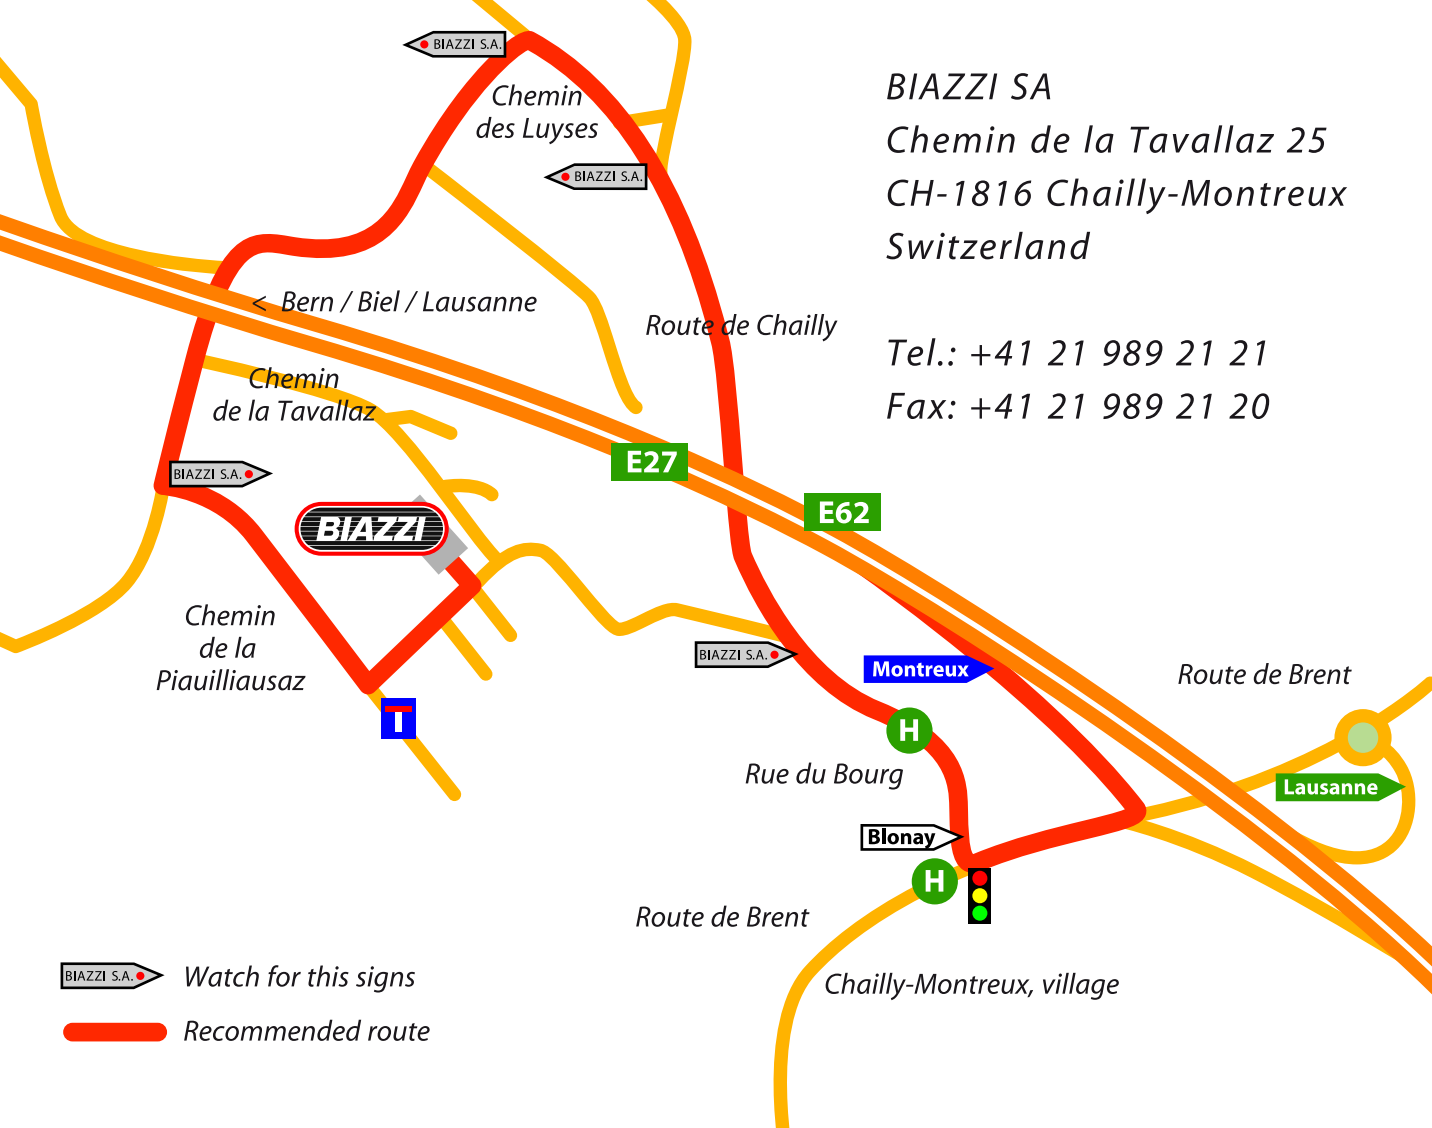

BIAZZI SA
Chemin de la Tavallaz 25
CH-1816 Chailly-Montreux
Switzerland

Tel.: +41 21 989 21 21
Fax: +41 21 989 21 20

-  Watch for this signs
-  Recommended route